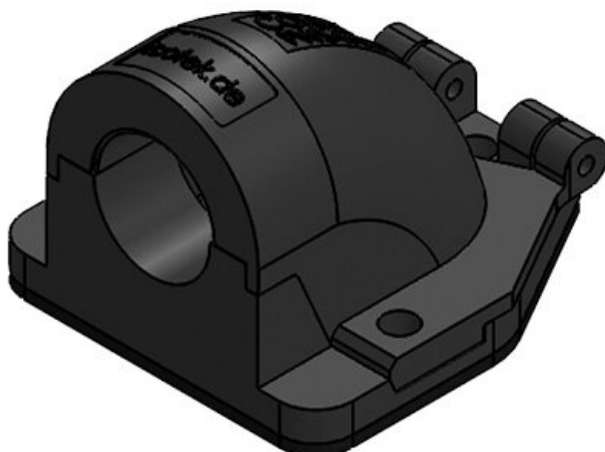

CONFIX™ FWS-B 11 bk

Part No.	31410	Nominal size	NW 13
EAN	4251269300	No. of screw	3
	325	holes	
Package quantity	10	Diam. of screw	4,3 mm
		holes	
Length	49 mm		
Width	45 mm		
Height	32 mm		
Colour	black