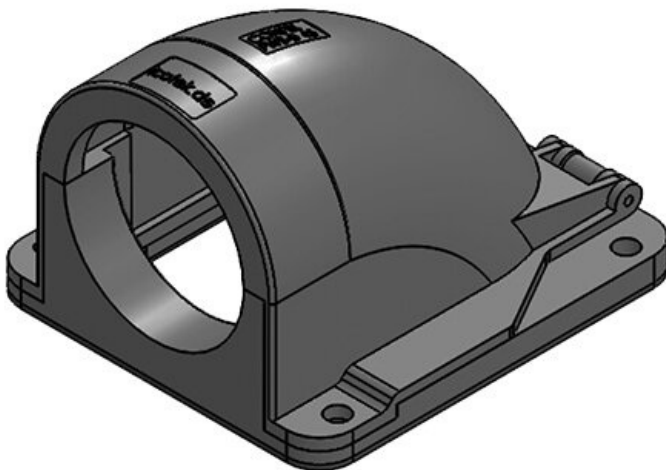

Part No.	31426	Nominal size	NW 50
EAN	4251269300	No. of screw	4
	431	holes	
Package quantity	5	Diam. of screw	6,6 mm
		holes	
Length	111 mm		
Width	100 mm		
Height	73 mm		
Colour	grey (RAL 7011)		

icotek®
smart cable management