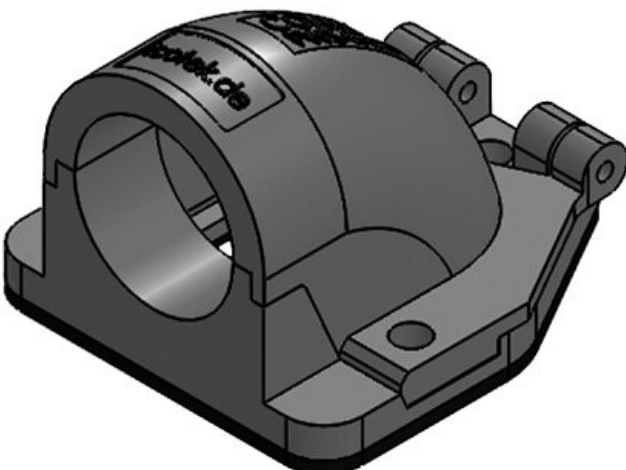

Part No.	31414	Nominal size	NW 17
EAN	4251269300	No. of screw	3
	356	holes	
Package quantity	10	Diam. of screw	4,3 mm
		holes	
Length	49 mm		
Width	45 mm		
Height	32 mm		
Colour	grey (RAL 7011)