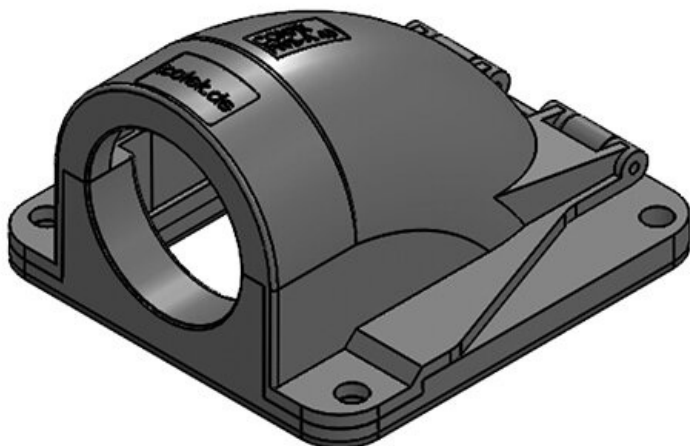

CONFIX™ FWS-A 40 gy

Part No.	31393	Colour	grey (RAL 7011)
EAN	4251269300	No. of screw	4
Package quantity	295	holes	
Length	5	Diam. of screw	6,6 mm
Width	97 mm	holes	
Height	92 mm		
Thread	56 mm		
	M40 x 1,5