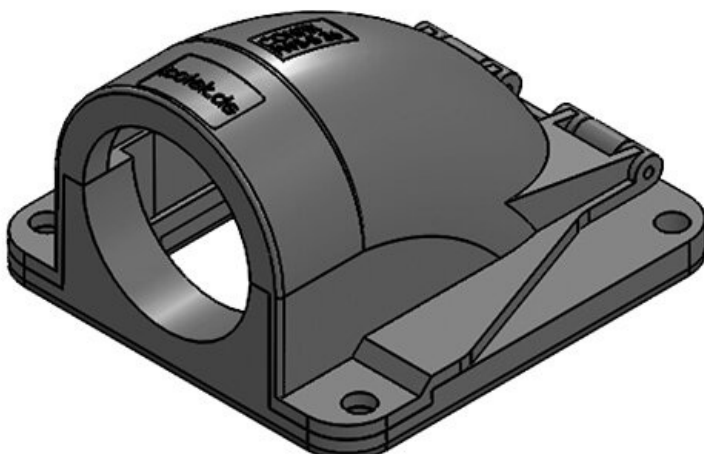

CONFIX™ FWS-B 36 gy

Part No.	31423	Nominal size	NW 37
EAN	4251269300	No. of screw	4
	417	holes	
Package quantity	5	Diam. of screw	6,6 mm
Length	97 mm	holes	
Width	92 mm		
Height	56 mm		
Colour	grey (RAL 7011)