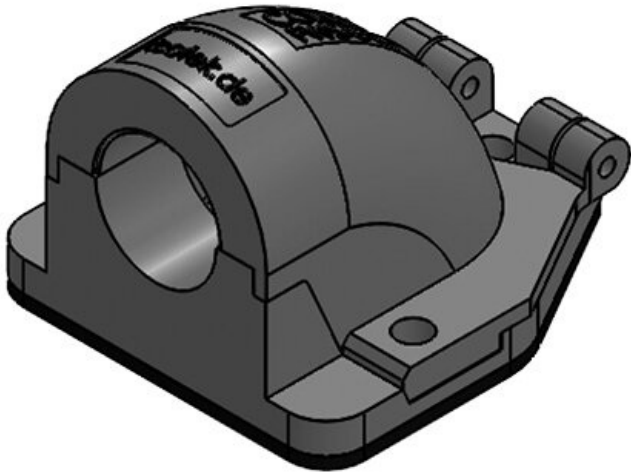

CONFIX™ FWS-B 11 gy

Part No.	31411	Nominal size	NW 13
EAN	4251269300	No. of screw	3
	332	holes	
Package quantity	10	Diam. of screw	4,3 mm
		holes	
Length	49 mm		
Width	45 mm		
Height	32 mm		
Colour	grey (RAL 7011)		

CONFIX™ FWS-B 16 bk