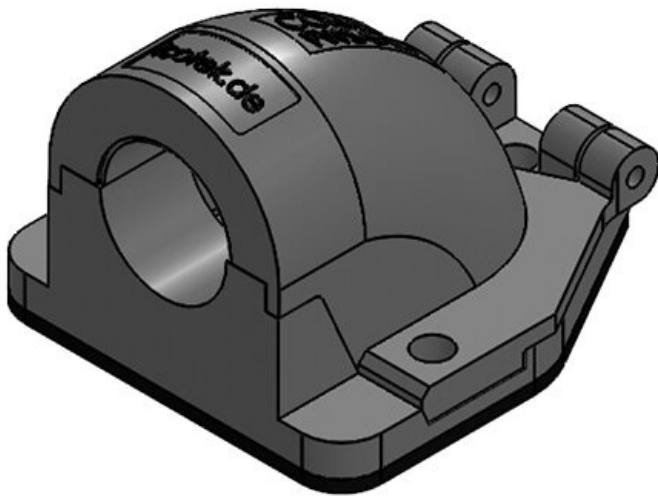

CONFIX™ FWS-A 16 gy

Part No.	31381	Colour	grey (RAL 7011)
EAN	4251269300219	No. of screw holes	3
Package quantity	10	Diam. of screw holes	4,3 mm
Length	49 mm		
Width	45 mm		
Height	32 mm		
Thread	M16 x 1,5