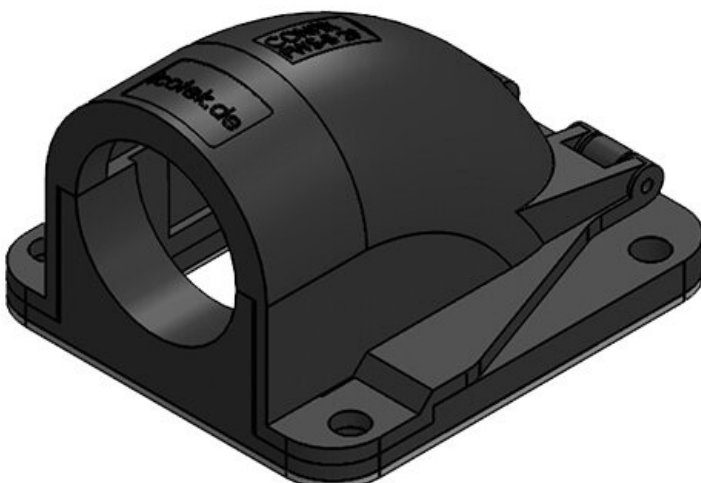

CONFIX™ FWS-B 29 bk

Part No.	31419	Nominal size	NW 29
EAN	4251269300	No. of screw	4
	387	holes	
Package quantity	10	Diam. of screw	6,6 mm
Length	85 mm	holes	
Width	76 mm		
Height	51 mm		
Colour	black