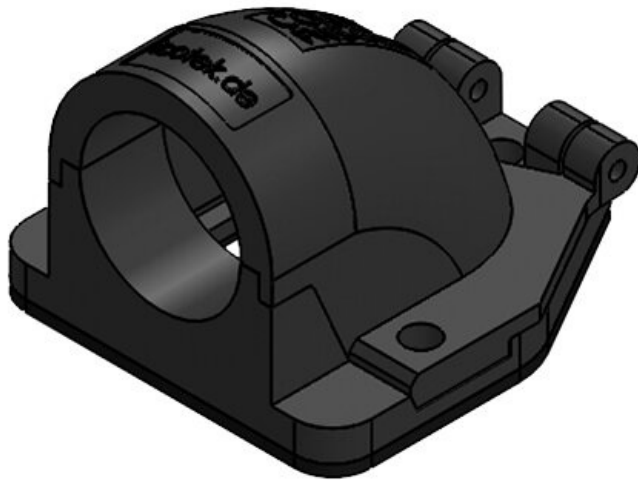

Part No.	31413	Nominal size	NW 17
EAN	4251269300	No. of screw	3
	349	holes	
Package quantity	10	Diam. of screw	4,3 mm
		holes	
Length	49 mm		
Width	45 mm		
Height	32 mm		
Colour	black		

CONFIX™ FWS-B 16 gy