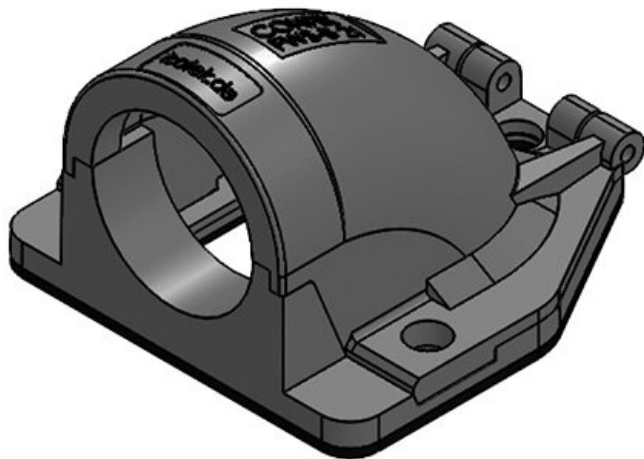

CONFIX™ FWS-B 21 gy

Part No.	31417	Nominal size	NW 23
EAN	4251269300	No. of screw	3
	370	holes	
Package quantity	10	Diam. of screw	6,6 mm
Length	67 mm	holes	
Width	63 mm		
Height	41 mm		
Colour	grey (RAL 7011)